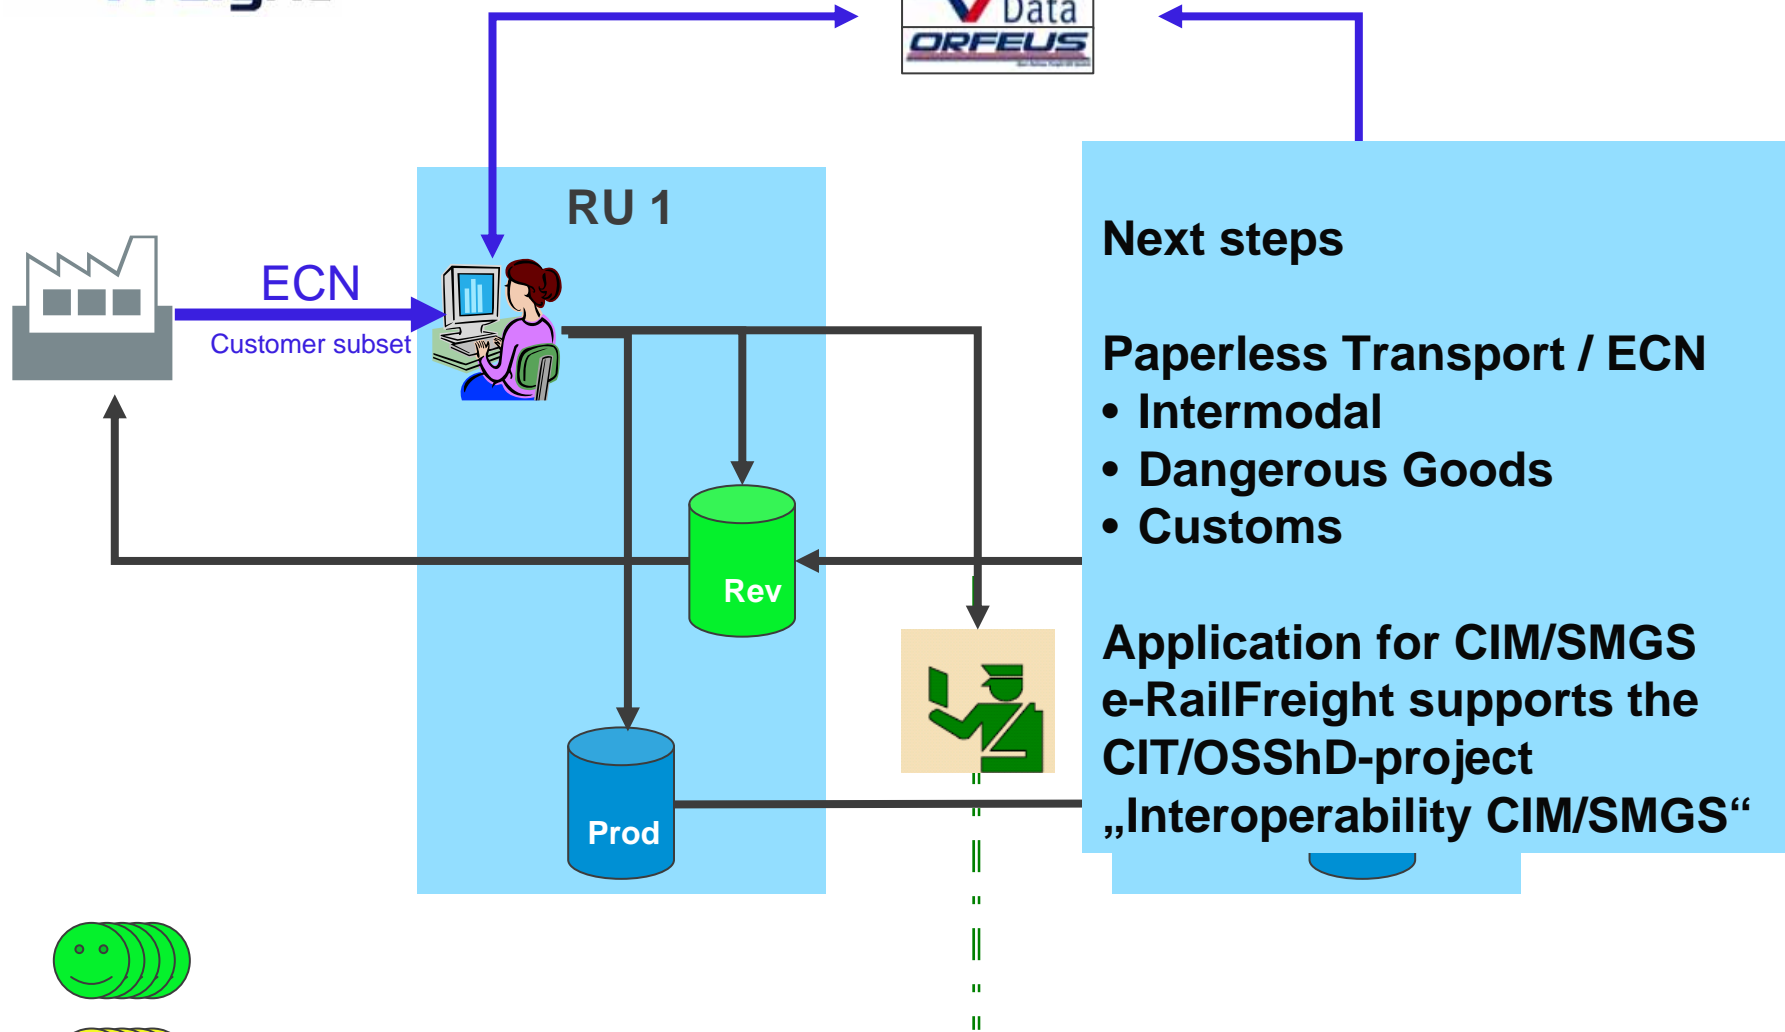

- Consignment Note data exchange between **CIM**-railway undertakings
- Helps railway undertakings to better the quality
- Helps railway undertakings to save money

RU X

RU X

ECN

**Next steps**

- Paperless Transport / ECN
- Intermodal
- Dangerous Goods
- Customs

Application for CIM/SMGS  
 e-RailFreight supports the  
 CIT/OSShD-project  
 „Interoperability CIM/SMGS“